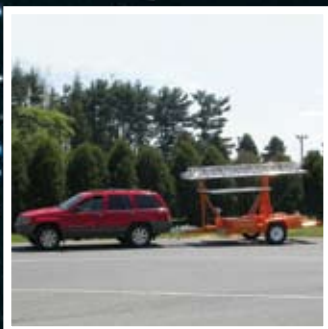

SOLARTECH[®]

SPTT-4200 PORTABLE TOWER SYSTEM

Specifications

- Portable, solar-powered 42' platform
- 2,400 Ah battery bank
- 360-Watt solar array
- Nominal 100 Ah per day @ 12.5 VDC (continuous operation)
- Built-in 45 Amp battery charger
- Length Overall: 177 inches (449 cm)
- Width Traveling: 91 inches (231 cm)
- Width Operating: 139 inches (353 cm)
- Height Traveling: 101 inches (256 cm)
- Height Operating: 42 feet (1201 cm)
- Ground Clearance: 13 inches (33 cm) min.
- Weight: 2,800 lbs (1,270 kg) approx. (max)
- Tower Rating: max load - 45 lbs (21 kg) & max surface area: 5 sq ft (465 sq cm)

FEATURES

- Powerful tool for image data collection - 42-foot tower height maximizes viewing angles
- Truly solar powered – continuous, year-round, uninterrupted power source capable of providing a minimum of 1,250 Wh of electrical power (nominal 100 Ah per day @ 12.5 VDC)
- Engineered mounting base - designed to accommodate any size camera or related equipment
- Portable - Tower System can be towed to any location for temporary data collection
- All aluminum telescoping tower with 1/8" aircraft cable guy wires - exceptional rigidity and stability for user-supplied equipment
- Heavy-duty - all steel trailer frame construction
- Sturdy polyethylene fenders and lockable battery compartment
- Torsion-type suspension for a smooth ride
- Four (4) 3,000 lb. swivel jacks and tongue jack for easy leveling and setup
- Trailer-mounted solar array for optimum performance and efficiency
- Recessed taillights and retro-reflective decals
- BEST warranty on the market

One year – overall
Two years – electrical / electronic components
Ten years – solar panels

SPTT-4200 PORTABLE TOWER SYSTEM

SUGGESTED APPLICATIONS

The highly-versatile Tower Trailer is adaptable to a wide variety of uses and equipment, such as: