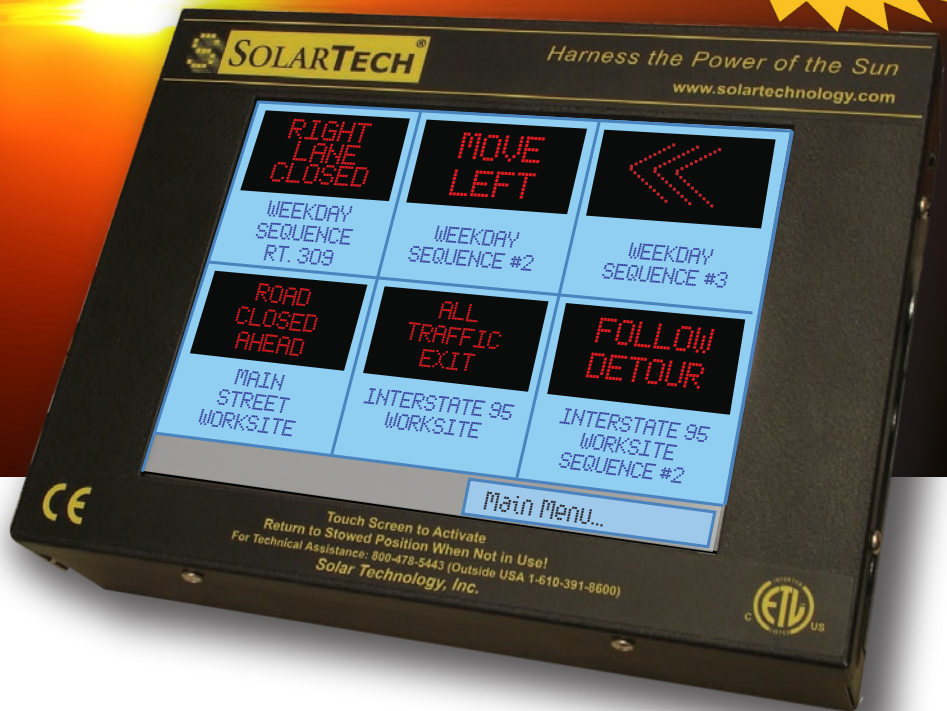

SOLARTECH

MEGATECH INTERACTIVE TOUCH-SCREEN CONTROLLER

Now Available!

The new MegaTech Controller incorporates an interactive touch-screen, intuitive TRAFIX software and the rugged construction you've come to expect from Solar Technology.

The **Trafix** software package included with all **MegaTech** control consoles provides the convenience of touch screen technology with time-saving, user-friendly graphic-driven menus.

With little to no training, a new user can display any one of six preselected messages using the **Quick Pick** selector screen. In just a few short steps, more than 200 additional multilingual messages can be created and stored, including radar speed display if so equipped.

The convenient 365 day calendar scheduler provides flexibility for timed, changeable message displays; as simple as making an appointment! A flash drive, Ethernet port, and USB port will provide no hassle, simplicity for software updates, message file downloads, and network communication.

- Full-color 10.4 Inch LCD display
- Interactive touch-screen
- Full-color Graphical User Interface (GUI)
- Completely interactive scheduler
- NTCIP compatible
- No manual or instructions required!
- Multiple wireless remote control options
- Complete set of I/O connections: Ethernet, USB, RS232 & more!
- Plug-and-play connection to ITS networks
- Multiple languages - create messages in various languages on software-driven, language-specific keyboards